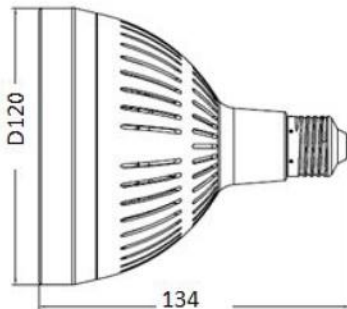

SUPERLUX

PAR38 LED LAMP

**ACTIVE
COOLING
TECHNOLOGY**

The Superlux Plus Par 38 is a powerful 60w, 5,000 lumen LED retrofit bulb that is the only choice for jewelry stores with high ceilings – 15 to 20 feet. It works especially well in mall jewelry stores that require maximum foot candles from high ceilings.

4.75 in.

134

Power	CCT	Beam Angle	Lumen	CRI
60W	3000K	25° / 45°	4500-4700lm	85
60W	4000K	25° / 45°	4700-4900lm	83
60W	5000K	25° / 45°	4800-5000lm	80
60W	6500K	25° / 45°	4900-5200lm	78

Input Voltage	AC90-277V 50/60Hz
Input Current	0.23-0.67A
Power	60W
Power Factor	>0.92
Harmonic	<25%
LED quantity	OSRAM-S5 LED × 48pcs
Lumen Maintenance rate	>L70@30000hrs
LED Life Span	>30000H
Dimmable	No
IP Rate	IP20
Anti-electric shock rate	CLASS II
Working Environment	-20~+40°C / 0-90% (RH)
Storage Environment	-20~+75°C / 0-90% (RH)
Socket	E27/E26
N.W.	0.47Kg